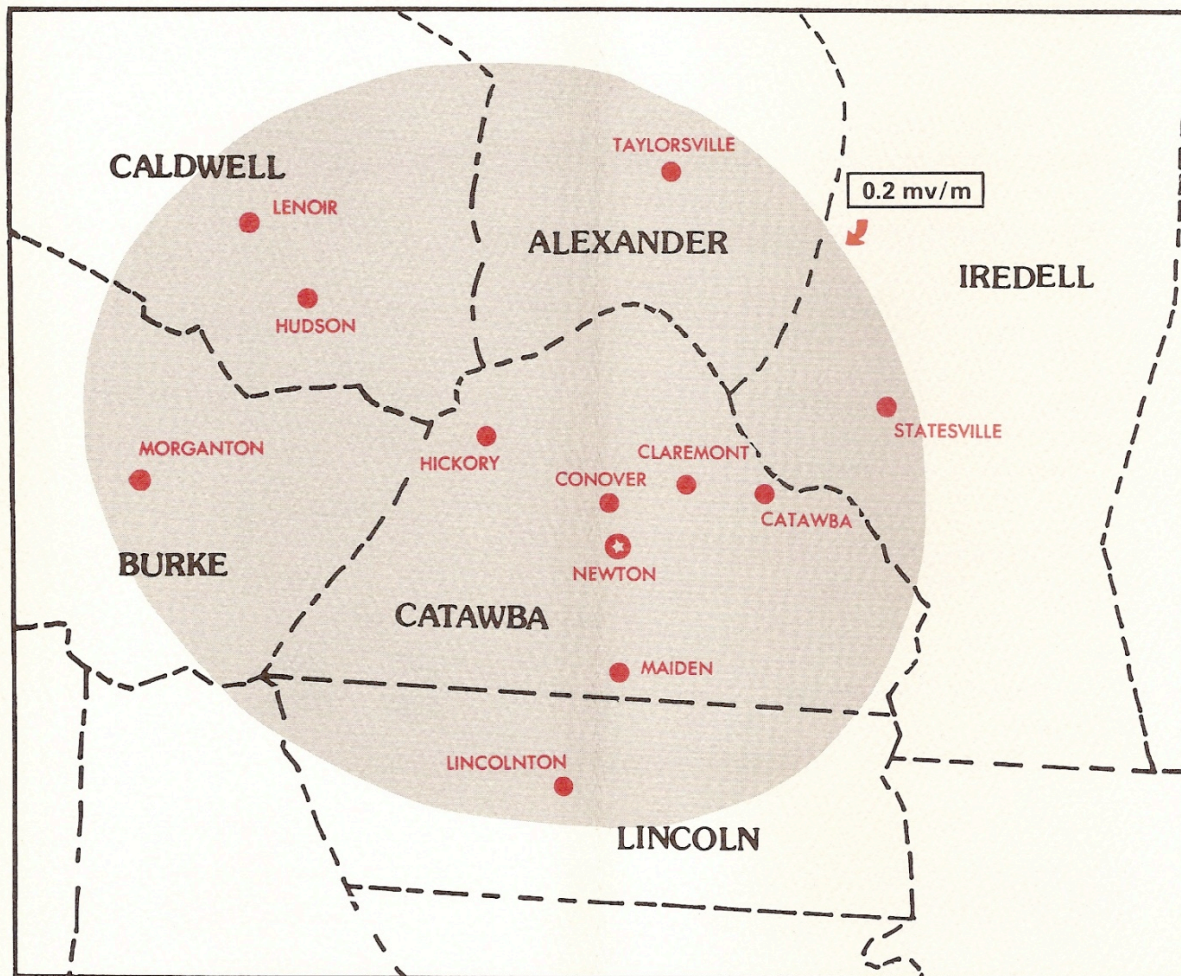

COVERAGE MAP

WNNC
STEREO 1230 AM